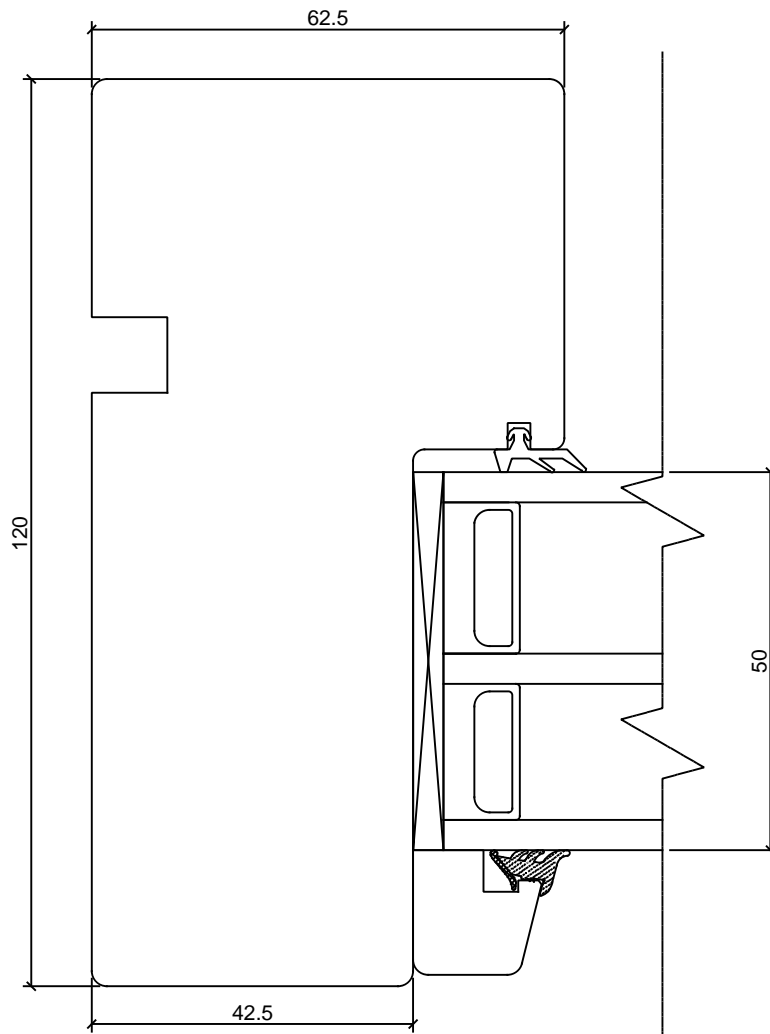

TOOTMINE.

Viking Window AS
Mäo, Järvamaa 72751 tlf.372 38 48 900

**SW14 WOODEN WINDOW
CROSS SECTION OF FIXED LIGHT; JAMB**

JOONISE NR:

SW14.2.3

KUUPÄEV: 02.12.13 VJ.

MÖÖT: 1:1

REVISION A:

REVISION B:

REVISION C:

KINNITATUD:

RN.

Manufacturer has right to make changes!