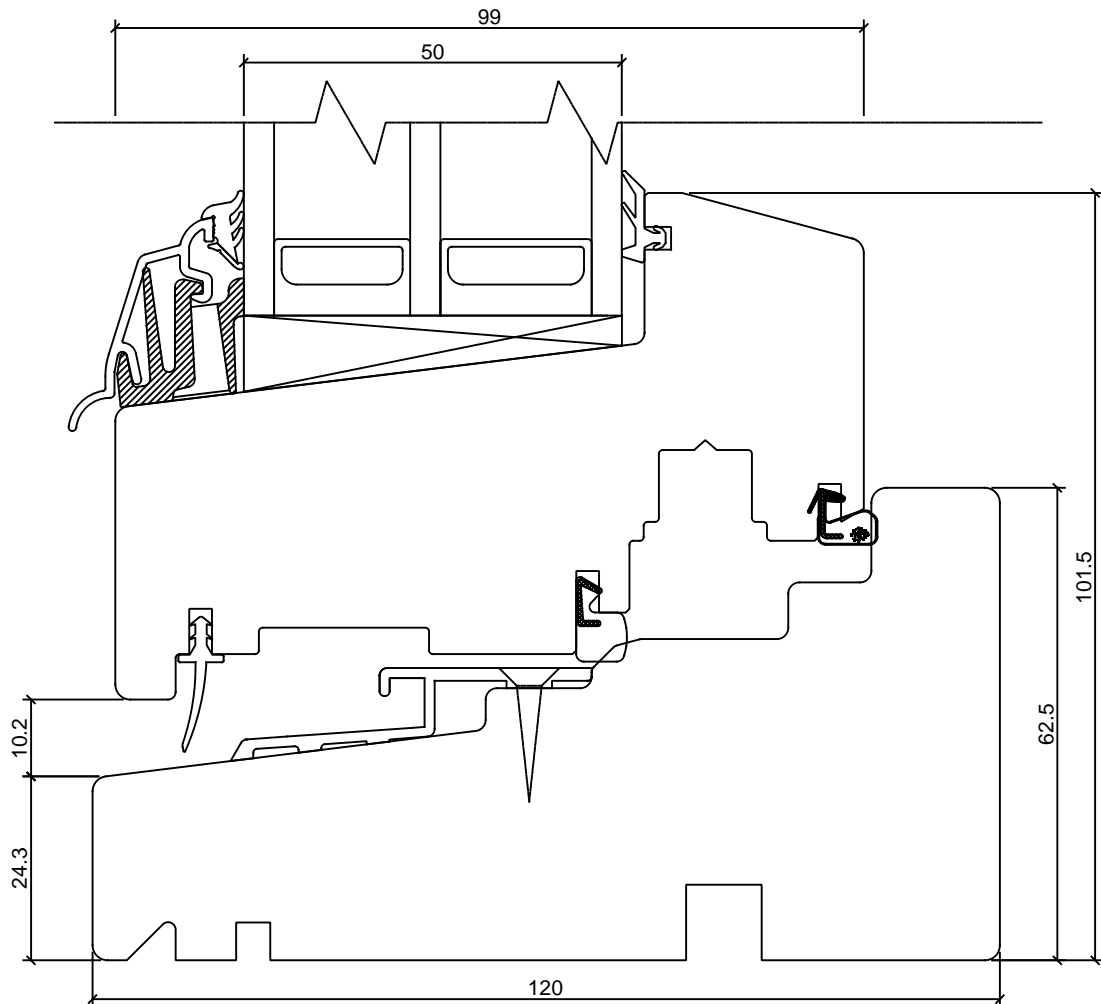

KINNITATUD:

RN.

Manufacturer has right to make changes!

TOOTMINE.

Viking Window AS
Mäo, Järvamaa 72751 tlf.372 38 48 900

**SW14 WOODEN WINDOW
CROSS SECTION OF FIXED LIGHT; JAMB**

JOONISE NR:

SW14.2.3